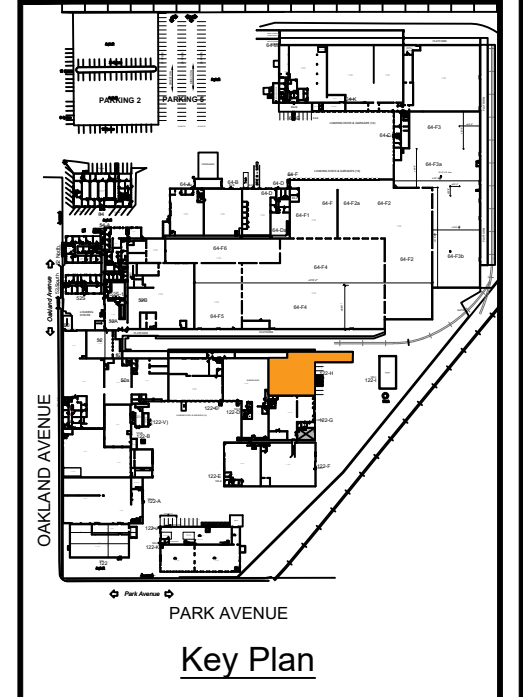

122H PARK  
1/16"=1'-0"

9,170 SQFT

Revision	Émission	
no.	issue	date

Title:  
122H PARK AVE.

Scale: As Shown  
Drawn By:

Date:  
Project Name and Location:  
OAKLAND PARK COMPLEX  
EAST HARTFORD, CT

Room #:  
122H PARK AVE

\*Note That All Dimensions Are Approximate and subject to change without notice