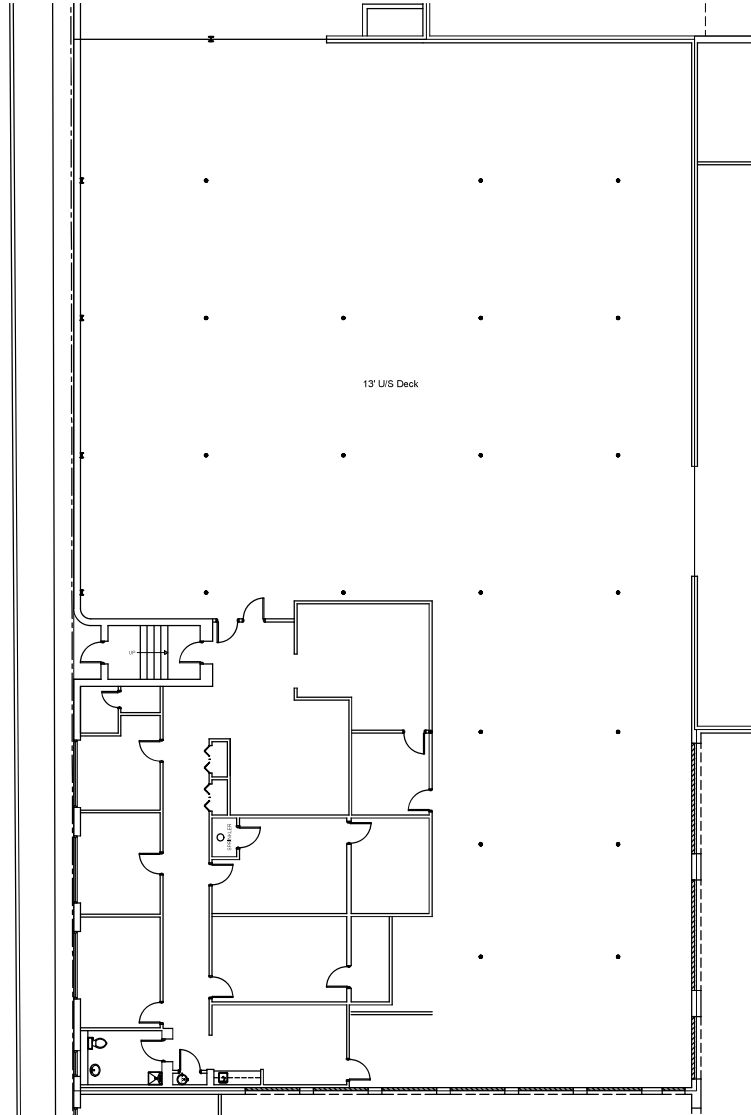

Area Plan
SCALE: 1/64" = 1'-0"

50 Oakland - Location B 13,985 SF
SCALE: N.T.S.

Revision	Emision	
no.	issue	date

Key Plan

Title
Area Plan
Division of 50 Oakland - Location B

Scale: As Shown
Drawn By: BB
Date: 03.01.2024

Project Name and Location
OAKLAND PARK COMPLEX
EAST HARTFORD, CT

Room #:
50b OAKLAND AVE.

*Note That All Dimensions Are Approximate and subject to change without notice