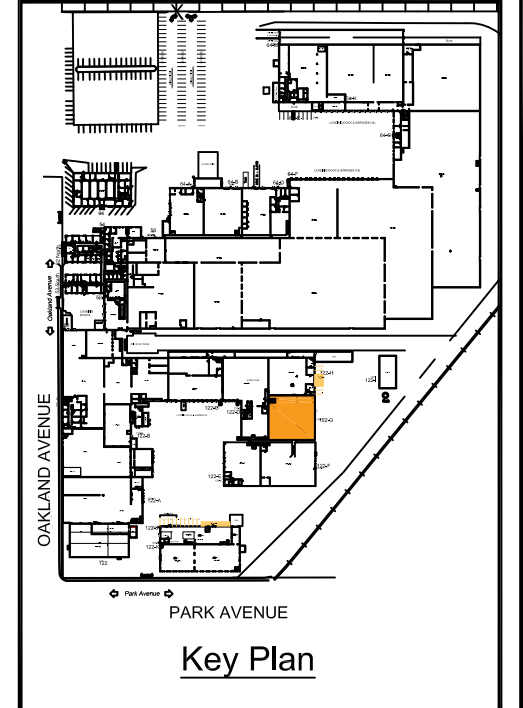

122-G

122G Park 9,762 SF  
Scale: 1/16"=1'-0"

Revision	Émission	
no.	issue	date

Title:  
122G Park

Scale: N.T.S.  
 Drawn By:  
BB  
 Date:  
 Project Name and Location:  
**OAKLAND PARK COMPLEX  
 EAST HARTFORD, CT**  
 Room #:  
**122G PARK AVE**

©/Carl Flies/Oakland Park Complex, East Hartford, CT/Oakland Park Complex - 122 Park & 52nd Oakland, 2020-05-09 10:57:05 AM lboe/018

\*Note That All Dimensions Are Approximate and subject to change without notice